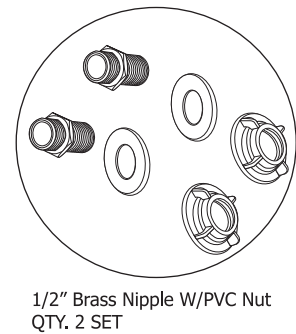

Spa components sheet

Faucet

Shower

Drain Mech.

Whirlpool Motor

Hot & Cold Braided Hose

Hot & Cold Water Inlet

STARBURST 18R BULB

P-trap w/ pipe