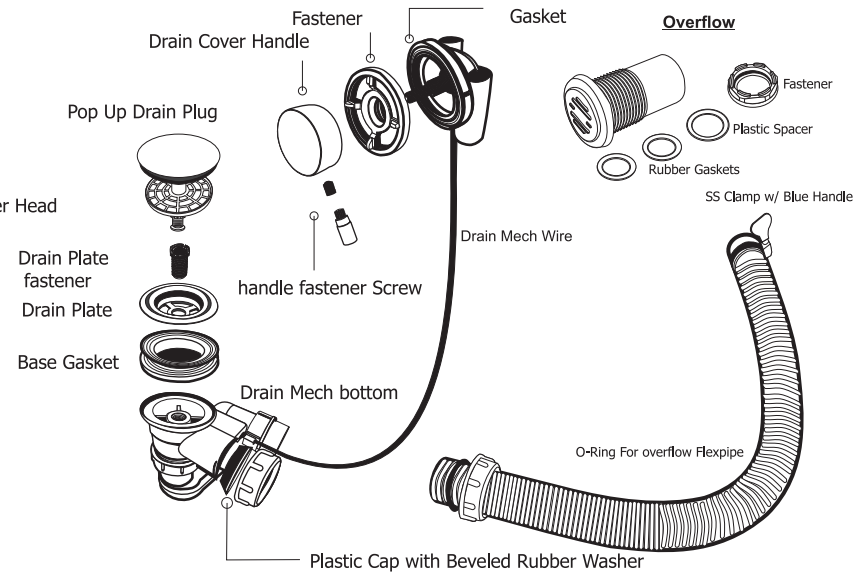

Spa components sheet

Faucet

Shower

Drain Mech.

Whirlpool Motor

Hot & Cold Braided Hose

Hot & Cold Water Inlet

STARBURST 18R BULB

P-trap w/ pipe