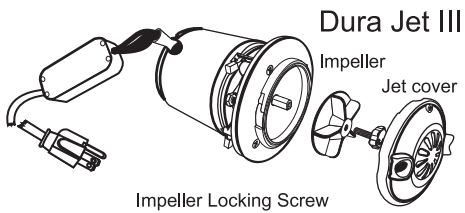

Spa components sheet

Faucet

Shower

Drain Mech.

Whirlpool Motor

Hot & Cold Braided Hose

Hot & Cold Water Inlet

STARBURST 18R BULB

P-trap w/ pipe