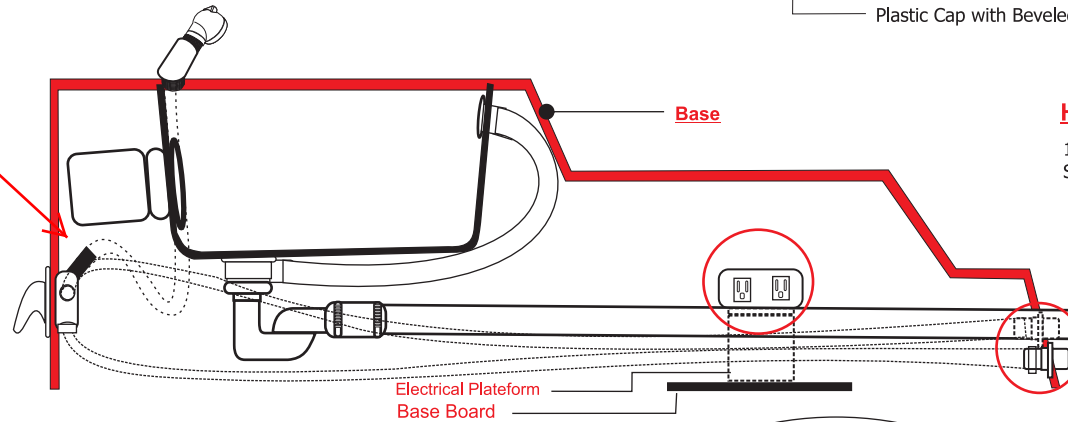

Spa components sheet

Faucet

Shower

Drain Mech.

Whirlpool Motor

Hot & Cold Braided Hose

Hot & Cold Water Inlet

STARBURST 18R BULB

P-trap w/ pipe