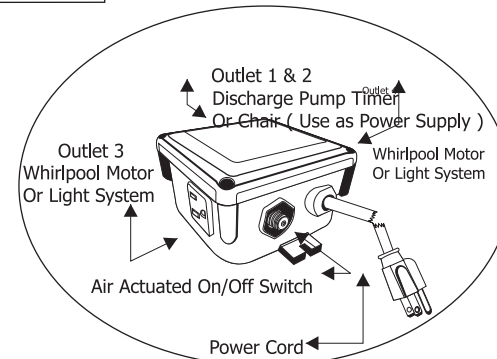

Spa components sheet

Faucet

Shower

Drain Mech.

Whirlpool Motor

Hot & Cold Braided Hose

Hot & Cold Water Inlet

STARBURST 18R BULB

P-trap w/ pipe