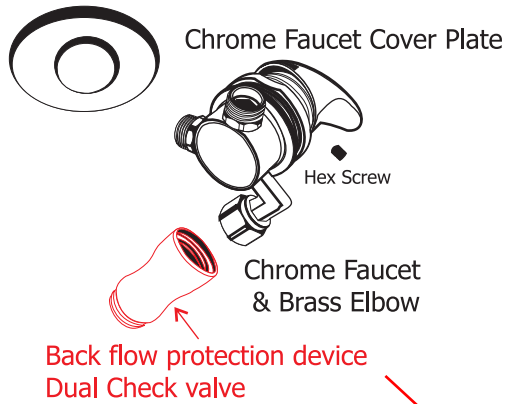

Spa components sheet

Faucet

Shower

Drain Mech.

Whirlpool Motor

Hot & Cold Braided Hose

Hot & Cold Water Inlet

STARBURST 18R BULB

P-trap w/ pipe