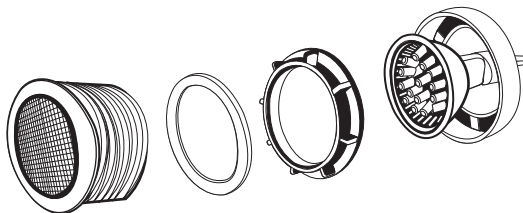

Spa components sheet

Faucet

Shower

Drain Mech.

Whirlpool Motor

Hot & Cold Braided Hose

Hot & Cold Water Inlet

STARBURST 18R BULB

P-trap w/ pipe