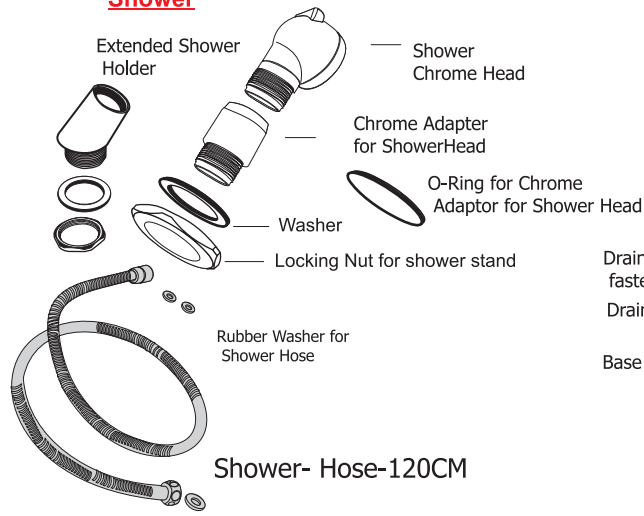

Spa components sheet

Faucet

Shower

Drain Mech.

Whirlpool Motor

Hot & Cold Braided Hose

Hot & Cold Water Inlet

STARBURST 18R BULB

P-trap w/ pipe